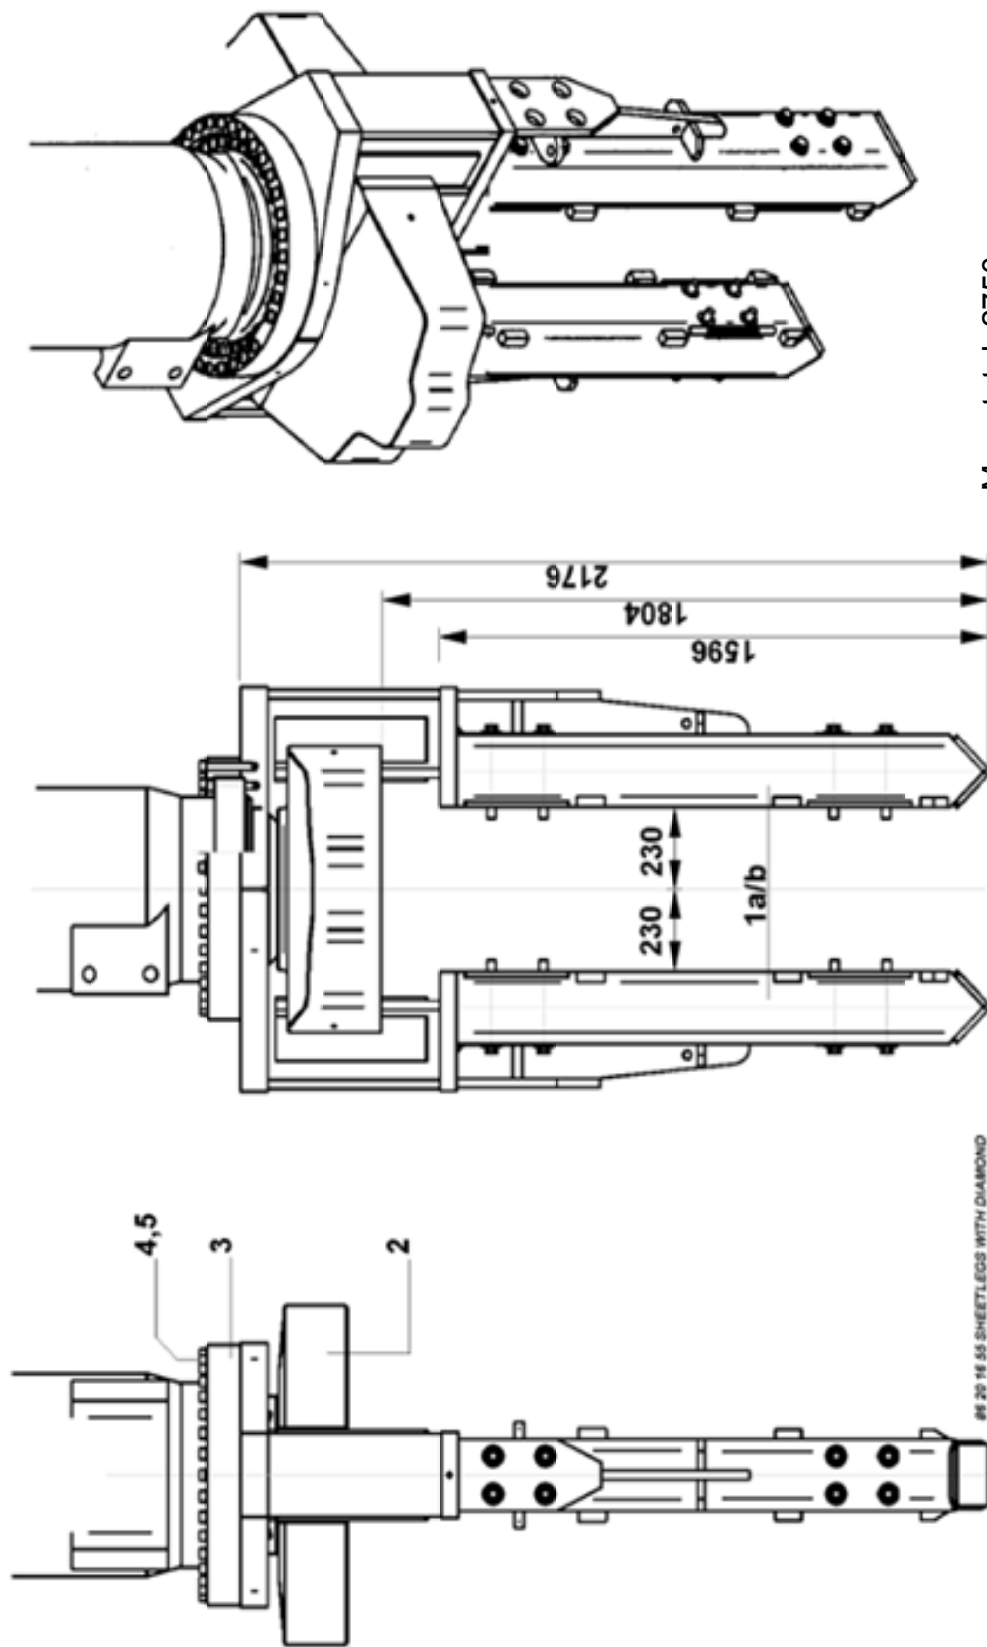

Sheet legs for S-70/S-90

#6 20 14 55 SHEETLEGS WITH DIAMOND
ANVIL NEWZ.bmp

Mass total: 2750